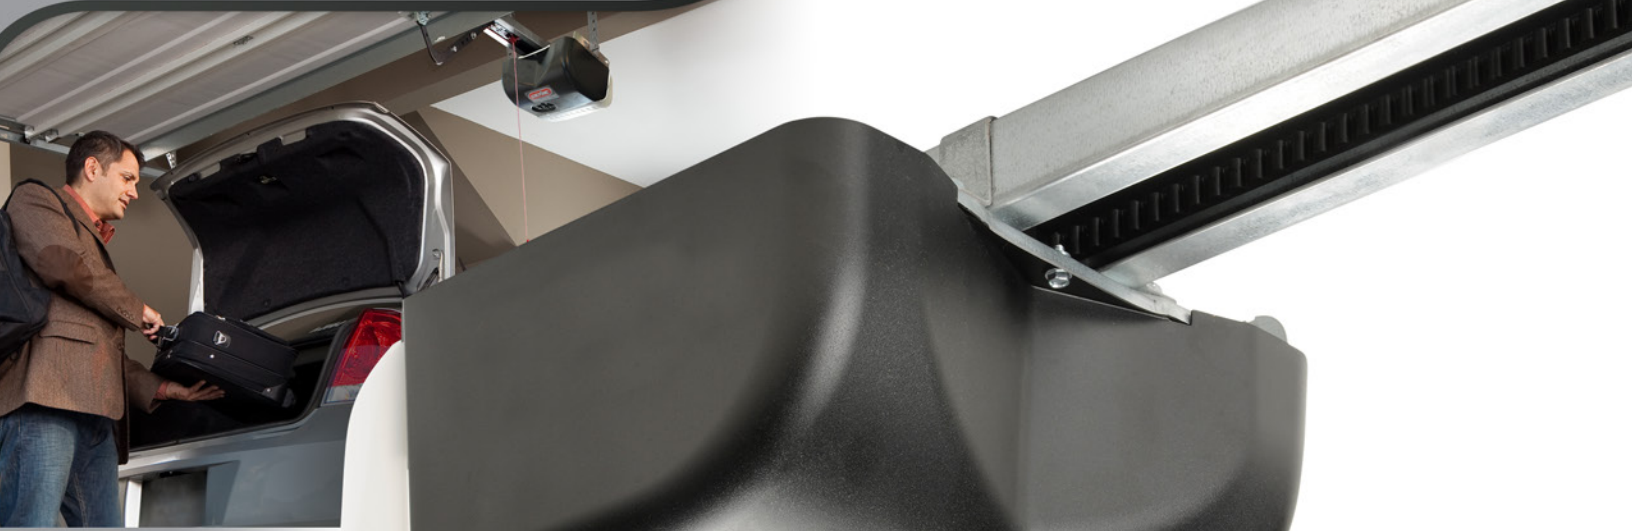

MODEL 1028

Belt or Chain Drive
Garage Door Opener

PROFESSIONAL LINE

Highlights

- **Durable Performance** – The DC motor provides quiet, yet strong performance with an opening speed of 6.5" per second* for residential sectional garage doors up to 8' high.
- **GenieSense™ Monitoring** – Automatic force profiling and diagnostic technology improves safety by stopping operation when significant changes occur
- **Dependability** – The quality built into a Model 1028 is backed by a 5-Year Limited Warranty for the motor and 15-Year for the belt drive rail (5-Year for chain drive rail).[◇]
- **Smart Illumination Lighting** – The light bulb is positioned toward the inside of the garage instead of on the door for light where you need it most.

THE GENIE STORY: Genie has a rich history in developing garage door openers that feature reliability, strength, safety, security, and convenience. Since 1954, Genie has produced millions of openers that serve millions of satisfied homeowners every day of every year. Shouldn't you have one in your garage? Genie — The Brand You Trust.

* +/- 0.5 inches per second.

Model 1028/1028H ReliaG® Pro Series